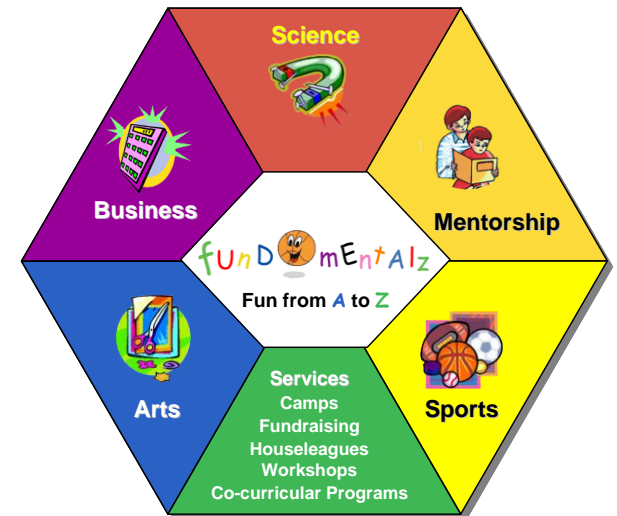

### iCompute: Video Game Creator

Time: 11:35 am to 12:40 pm

| Gr.   | Day | Location | Min/Max | Cost  |
|-------|-----|----------|---------|-------|
| 1 – 6 | Thu | Rm. tbc  | 8/14    | \$100 |

Students will have the opportunity to work with talented instructors and our high end software to put their creativity to the test. Sound hard? It's actually the complete opposite, first time users would have no problem creating a fun and exciting game. Over the 8-weeks, students will have the chance to create two games, their own CD covers and then we'll put it all together to take home.

### Fundamentalz Karate Kids

Time: 11:35 am – 12:40 pm

| Gr.   | Day | Location | Min/Max | Cost |
|-------|-----|----------|---------|------|
| 1 – 6 | Wed | Library  | 8/20    | \$90 |

Children learn basic martial arts techniques for self defence through various exercises and games. The teaching style coupled with the safe environment facilitates physical, mental, and personal development. Children will improve their concentration, discipline, and confidence and will have more respect for themselves and others by learning about dojo etiquette. Grade certification is possible upon separate request.